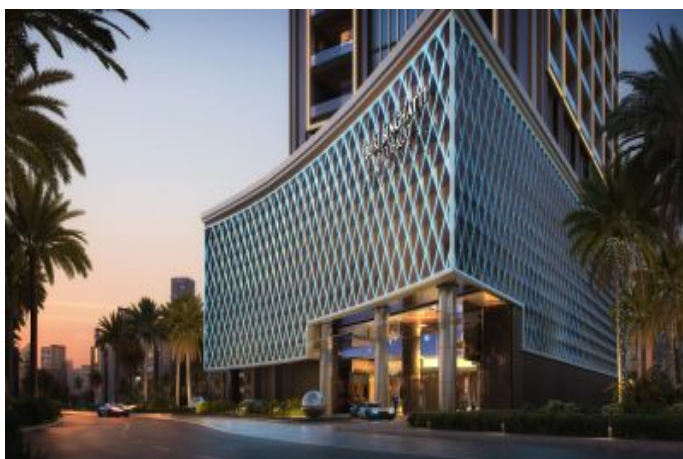

Advert No:f-494589-1055