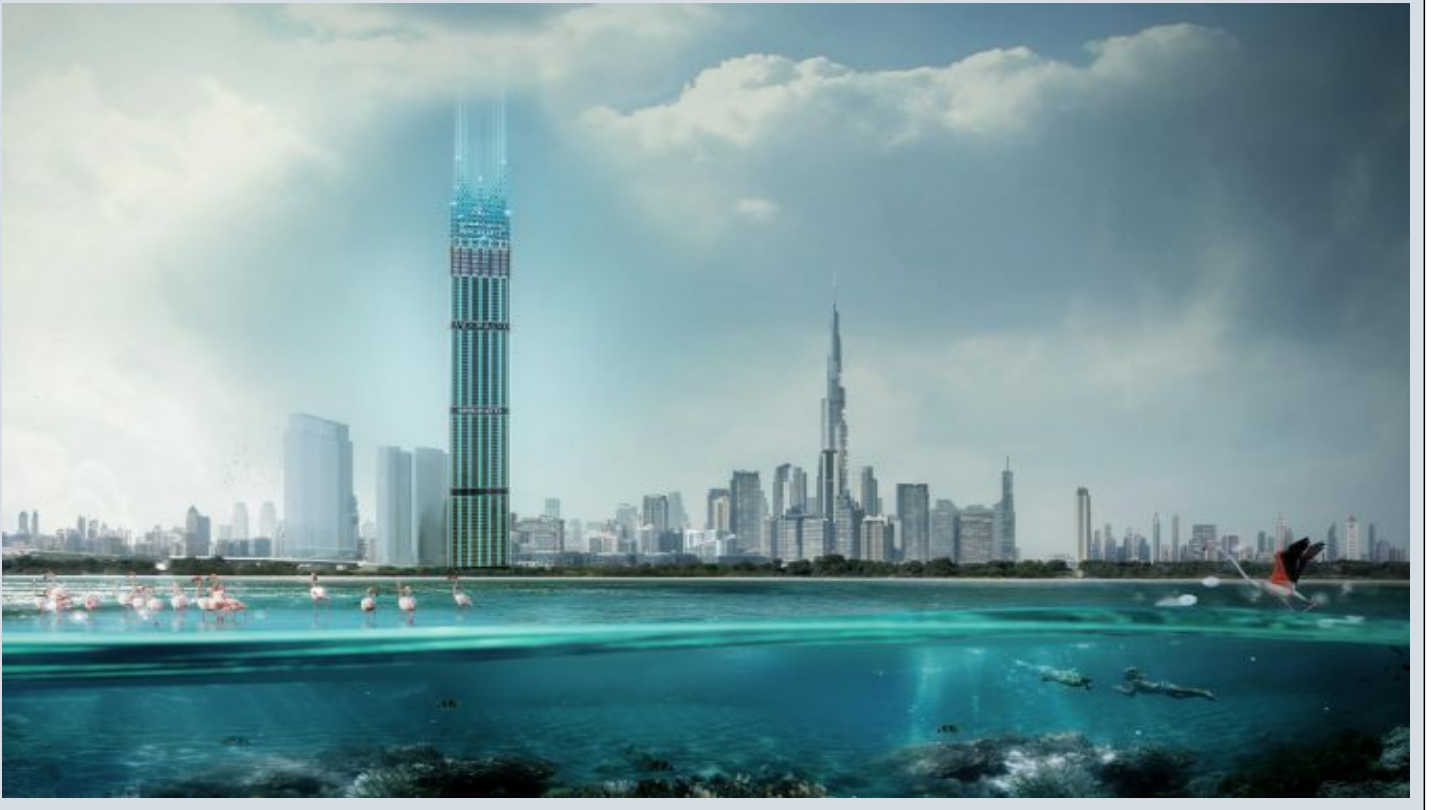

Burj Binghatti - Sapphire Villa Dubai / Business Bay

الىو - ىشورف 2,342,000 \$ | 306 m2 Dubai / Business Bay

İsmail Can

Phone +90 542-811 80 80

Mobile Phone +90 542-811
80 80

REALTY GALAXY

Phone +90 542-811 80 80