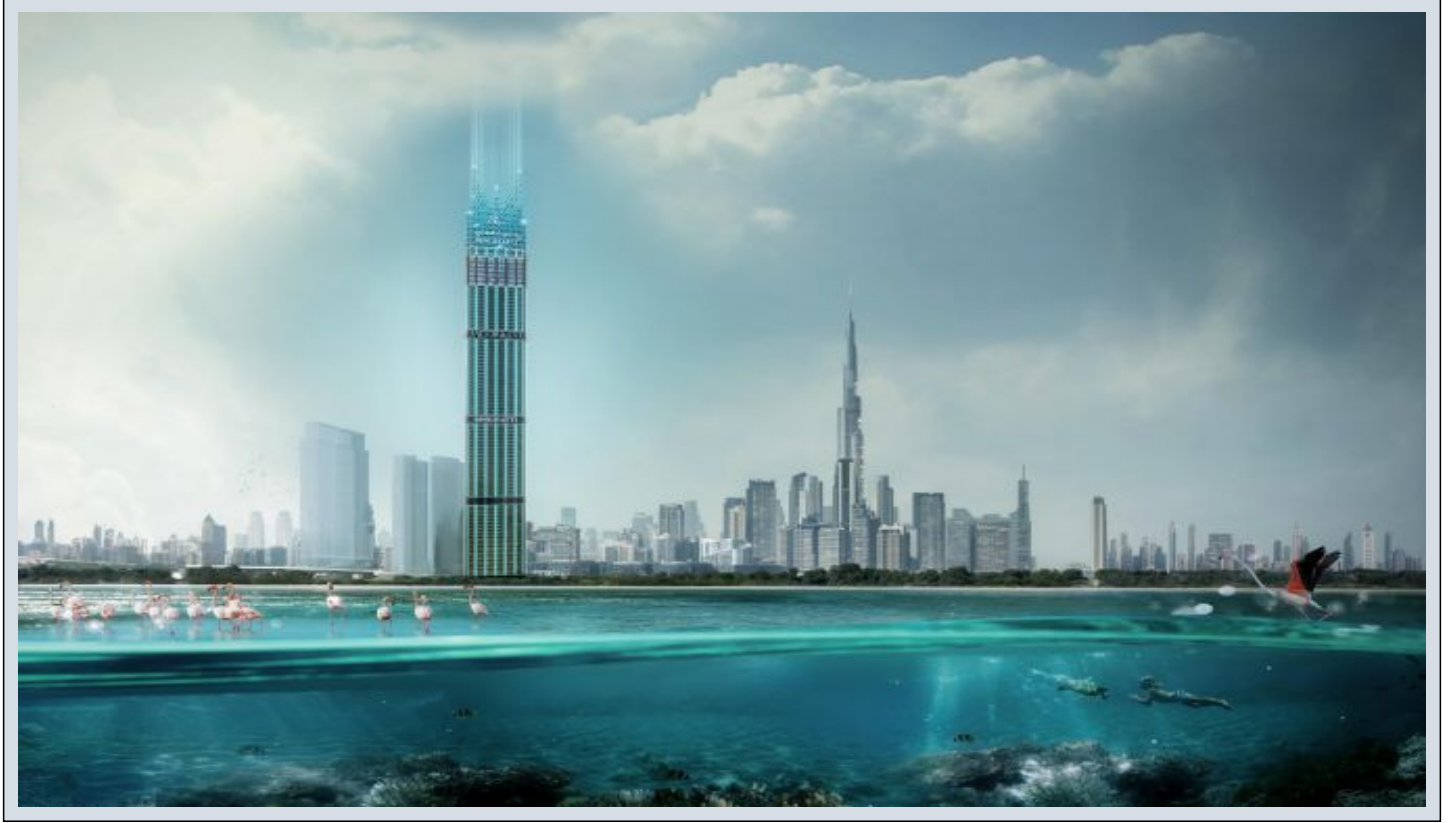

Burj Binghatti - Sapphire Villa Dubai / Business Bay

الىو - ىشورف 2,342,000 \$ | 306 m2 Dubai / Business Bay

İsmail Can

Phone +90 542-811 80 80

Mobile Phone +90 542-811
80 80

REALTY GALAXY

Phone +90 542-811 80 80