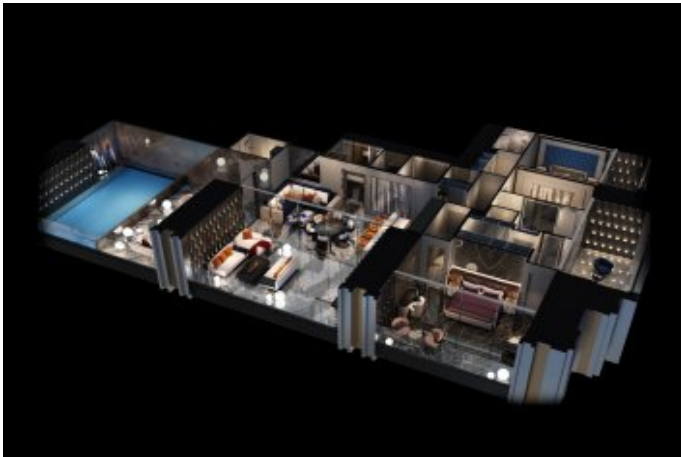

Advert No:f-494589-1053