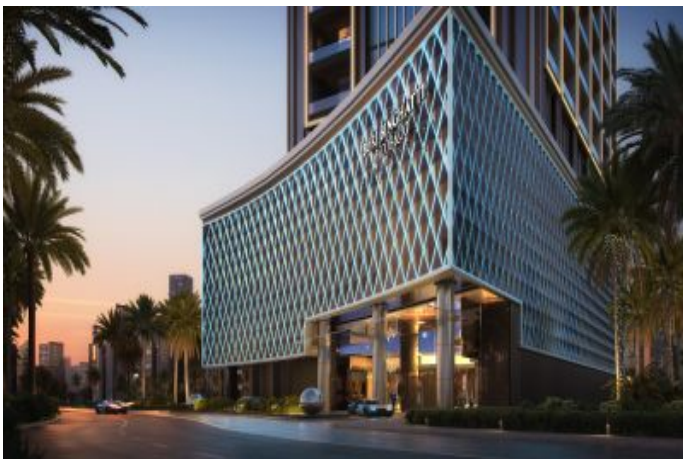

Advert No:f-494589-1055