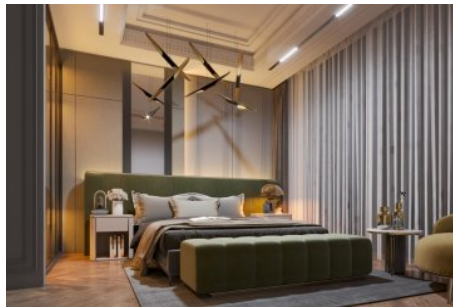

Büyükkçekmece /

Büyükkçekmece

34528 , Istanbul

Advert No:f-494589-1150

Advert No:f-494589-1150

Advert No:f-494589-1150

BAHÇE DUBLEKS DAİRE
ALT KAT
GARDEN DUPLEX APARTMENT GROUND FLOOR

BAHÇE DUBLEKS DAİRE
ÜST KAT
GARDEN DUPLEX APARTMENT GROUND FLOOR