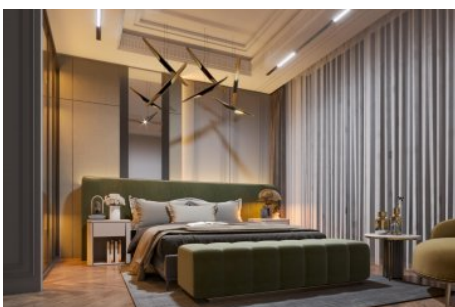

Büyükkçekmece /

Büyükkçekmece

34528 , İstanbul

Advert No:f-494589-1150

Advert No:f-494589-1150

Advert No:f-494589-1150

BAHÇE DUBLEKS DAİRE  
ALT KAT  
GARDEN DUPLEX APARTMENT GROUND FLOOR

BAHÇE DUBLEKS DAİRE  
ÜST KAT  
GARDEN DUPLEX APARTMENT GROUND FLOOR