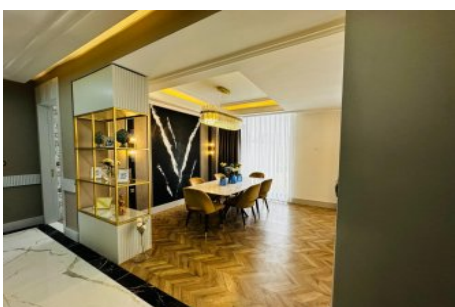

TERAS DUBLEKS DAİRE
ALT KAT
TERRACE DUPLEX APARTMENT GROUND FLOOR

Advert No:f-494589-1154