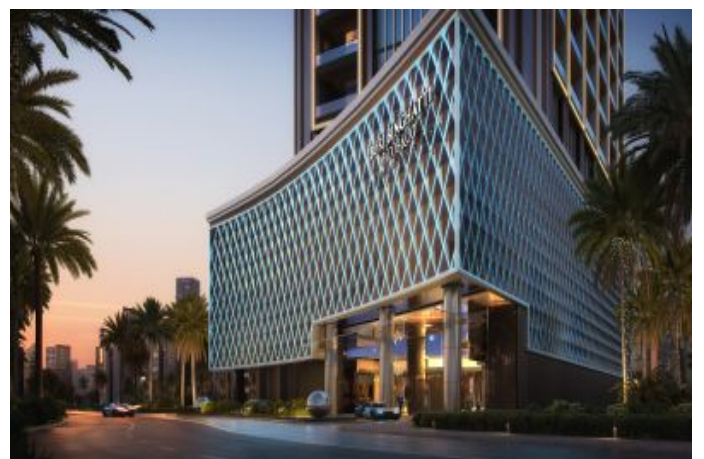

Advert No:f-494589-1055