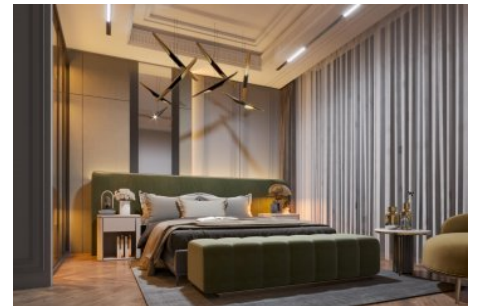

Büyükkçekmece /

Büyükkçekmece

34528 , İstanbul

Advert No:f-494589-1150

Advert No:f-494589-1150

Advert No:f-494589-1150

BAHÇE DUBLEKS DAİRE  
ALT KAT  
GARDEN DUPLEX APARTMENT GROUND FLOOR

BAHÇE DUBLEKS DAİRE  
ÜST KAT  
GARDEN DUPLEX APARTMENT GROUND FLOOR