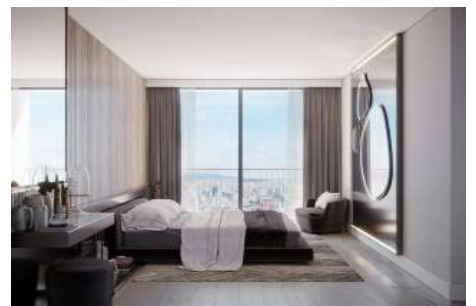

Advert No:f-494589-900