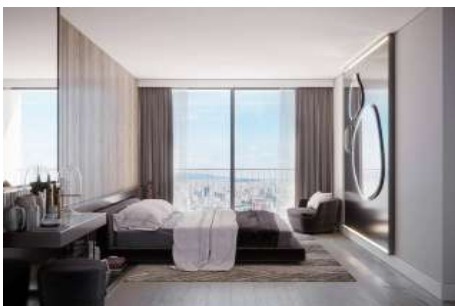

Advert No:f-494589-900