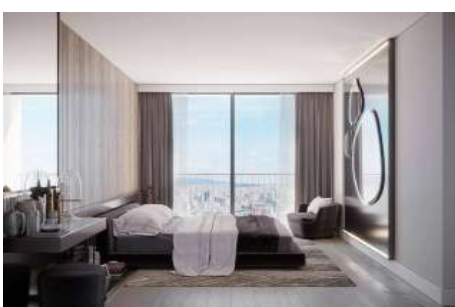

Advert No:f-494589-900