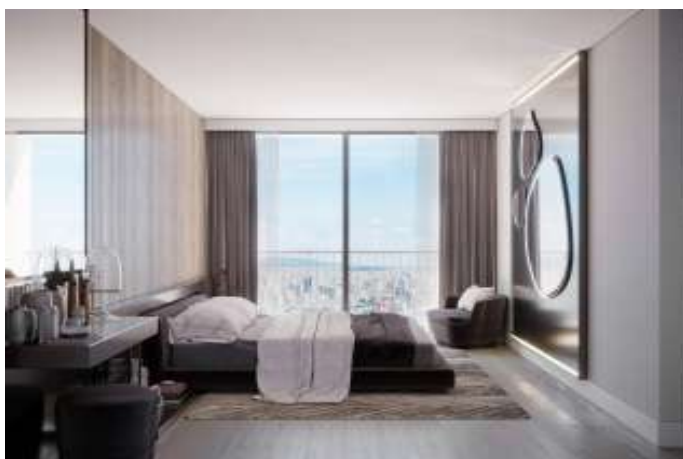

Advert No:f-494589-900