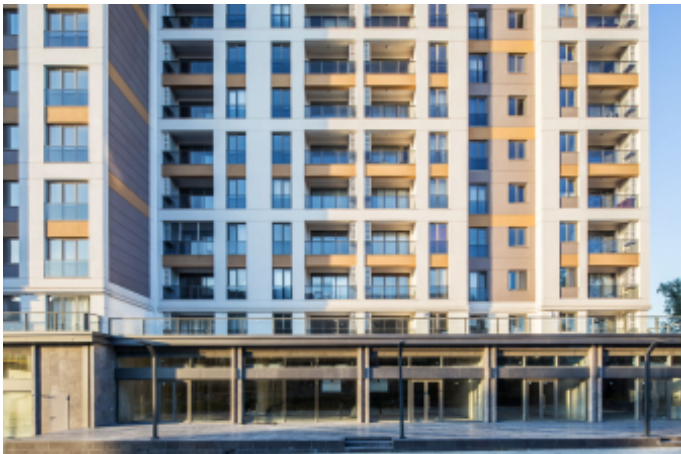

Advert No:f-494589-907

1. Etap B Blok Daire Tip-2B

ZEMİN
KAT

3 Nolu Daire

2+1

Net Alan: 85,05 m²

Kapalı B. Net Alan: 4,56 m²

Teras Net Alan: 4,87 m²

Bahçe Net Alan: 20,31

Satılabilir Alan: 153,28 m²