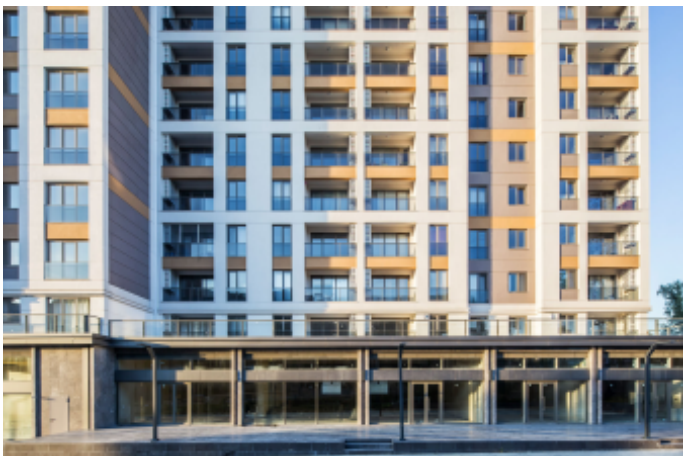

Advert No:f-494589-907