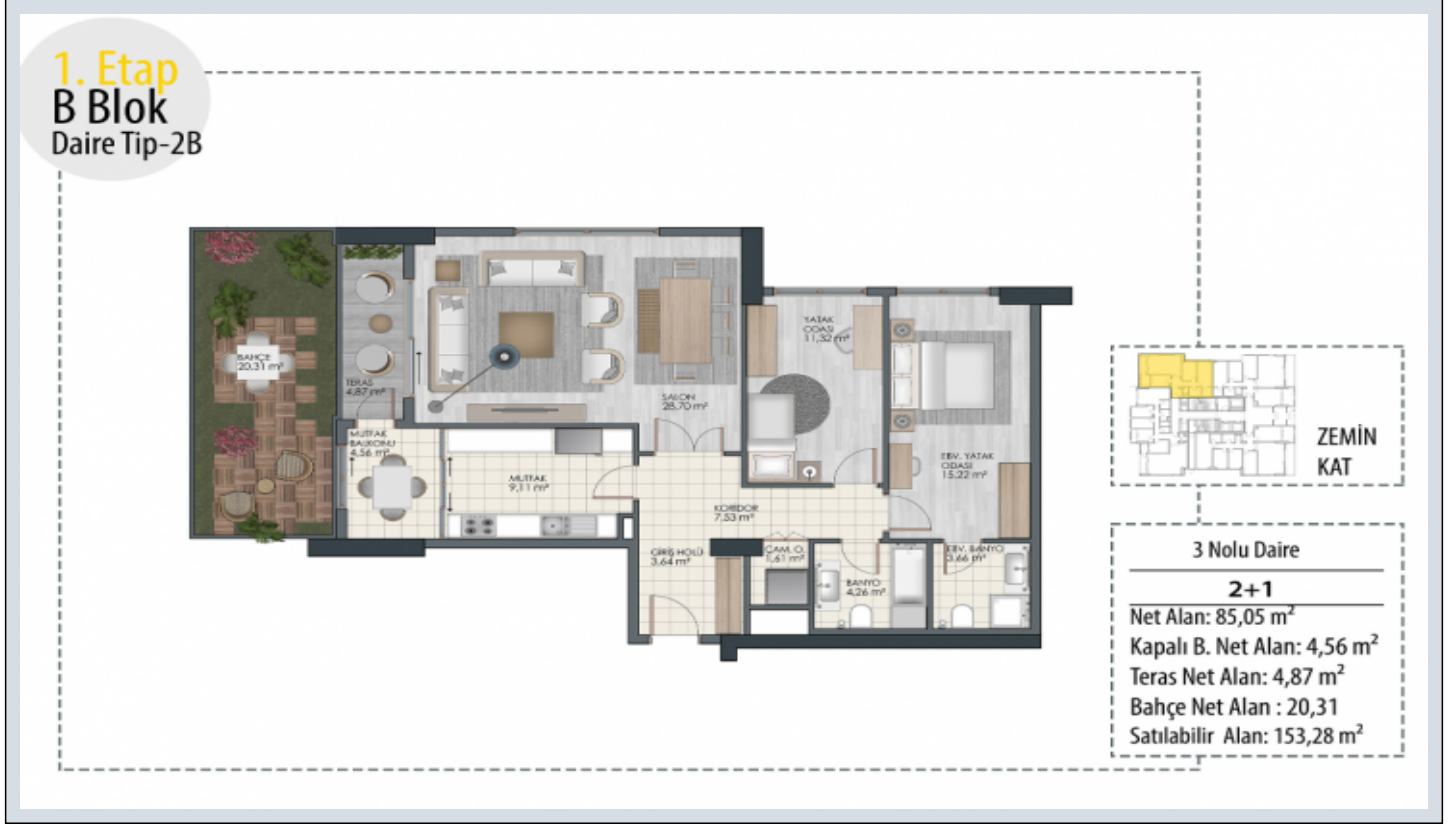

# Rooms : 2  
# Saloons : 1  
# Baths : 2  
Type of Property : Apartment Flat  
Property Condition : Brand New  
Usage Status : Empty  
Heating : Central Heating  
Heating Type : Natural Gas  
Property Direction : South  
East  
West  
North