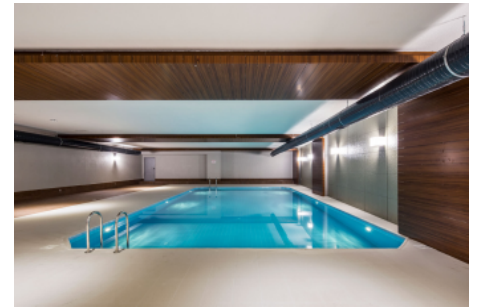

Advert No:f-494589-907