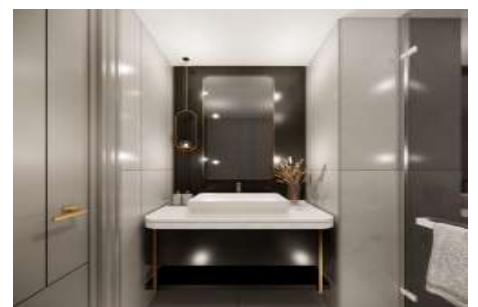

Advert No:f-494589-915