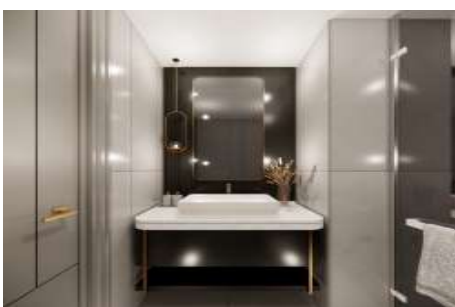

Advert No:f-494589-915