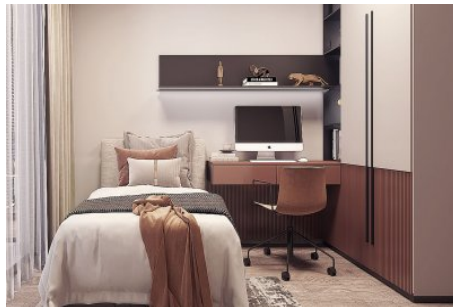

Advert No:f-494589-947