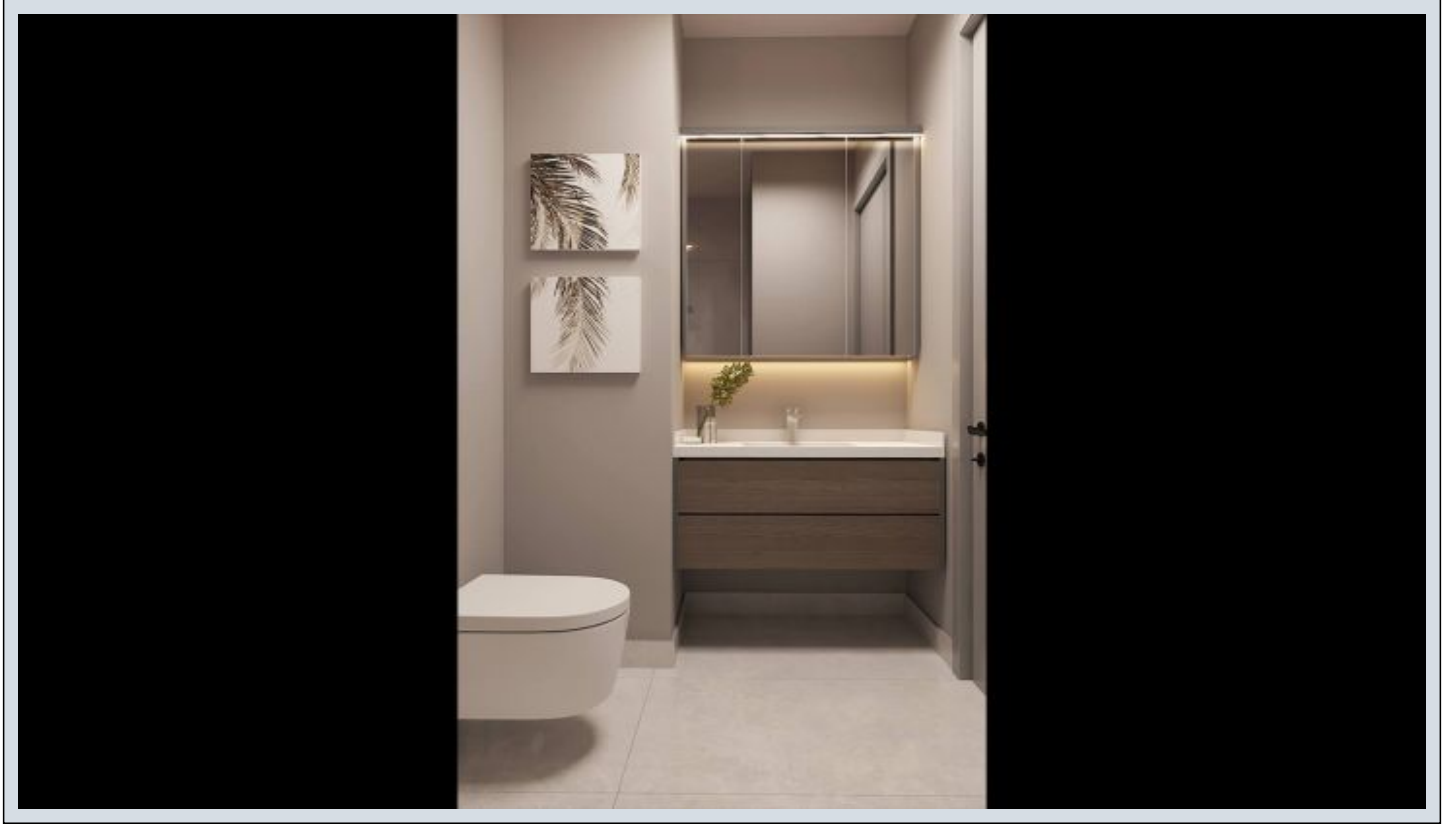

# Rooms : 1  
# Saloons : 1  
# Baths : 1  
Type of Property : Apartment Flat  
Property Condition : Brand New  
Usage Status : Empty  
Property Direction : South  
East  
West  
North

İsmail Can

Phone +90 542-811 80 80