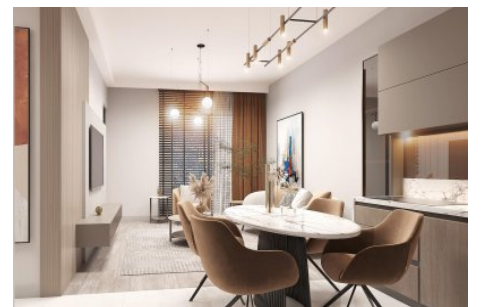

Advert No:f-494589-947