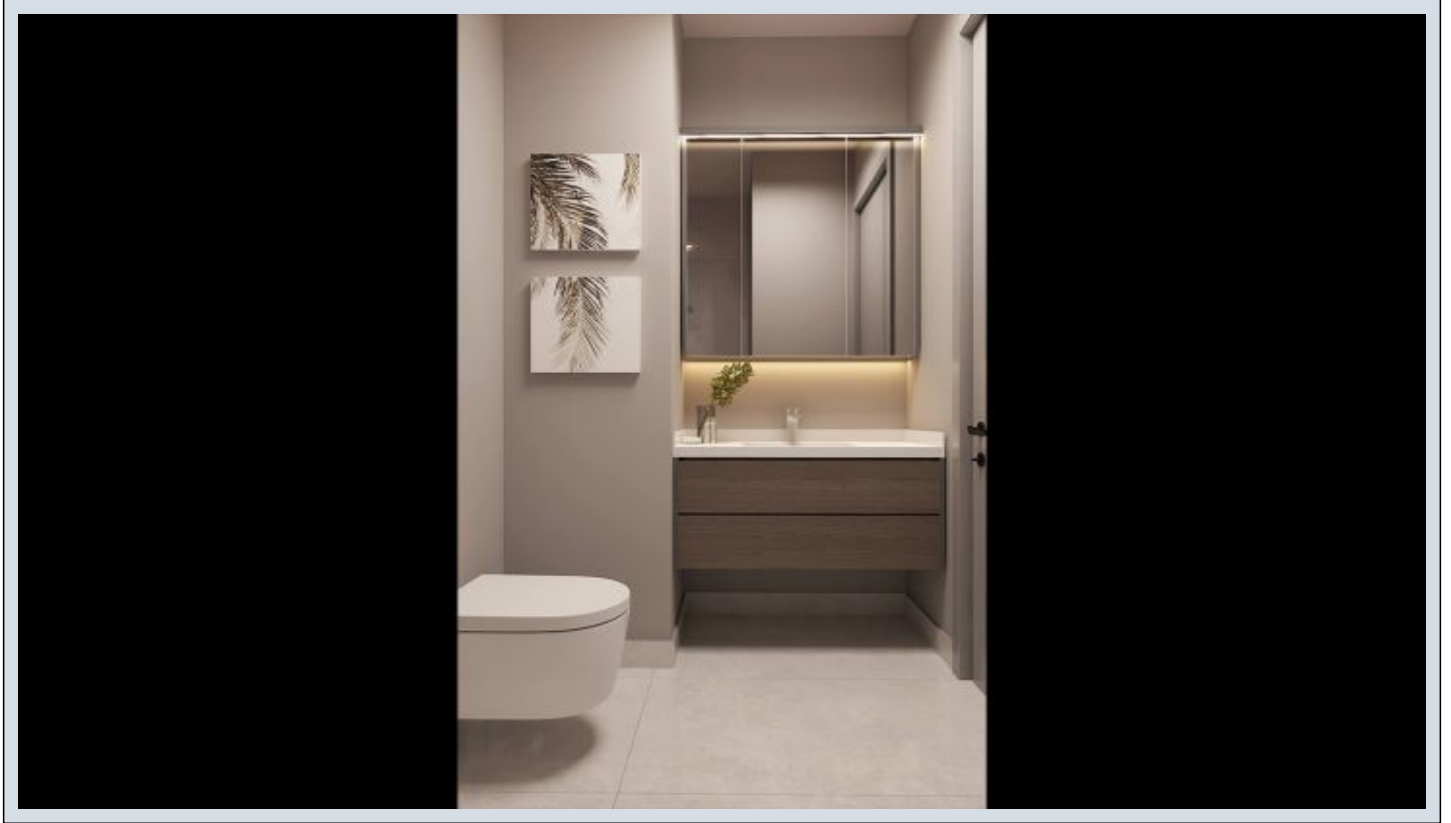

# Rooms : 1  
# Saloons : 1  
# Baths : 1  
Type of Property : Apartment Flat  
Property Condition : Brand New  
Usage Status : Empty  
Property Direction : South  
East  
West  
North

İsmail Can

Phone +90 542-811 80 80