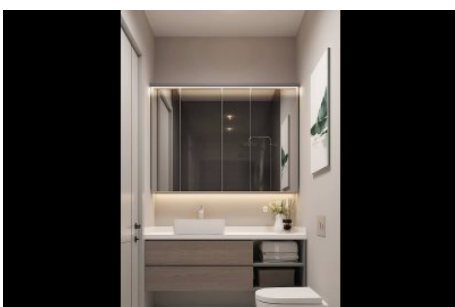

Advert No:f-494589-947