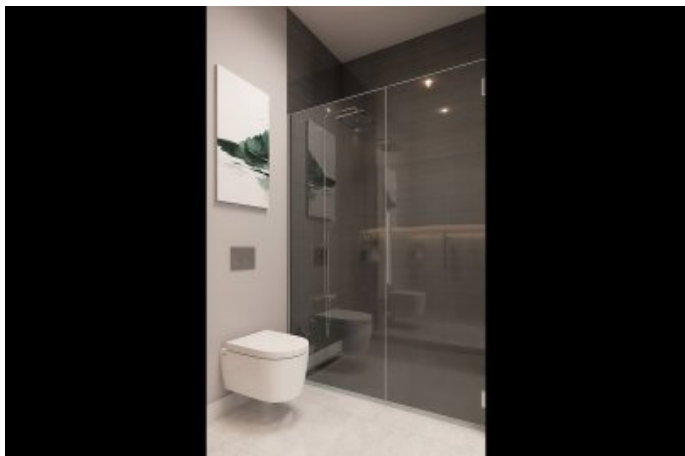

Advert No:f-494589-947