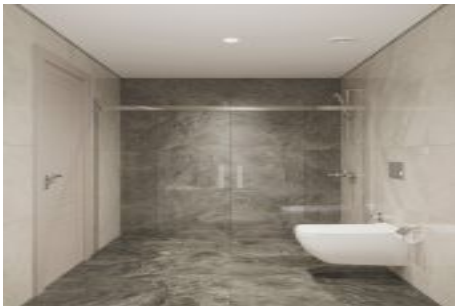

Advert No:f-494589-952