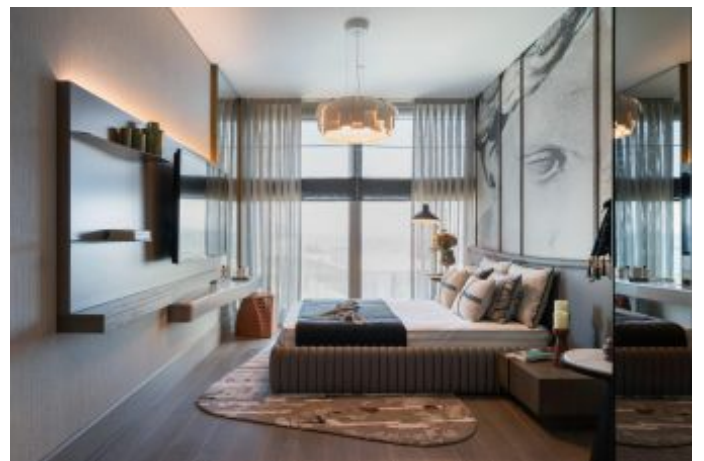

Advert No:f-494589-983