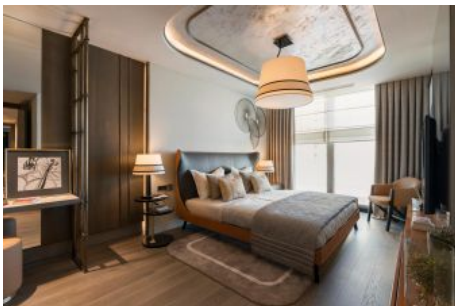

Advert No:f-494589-983