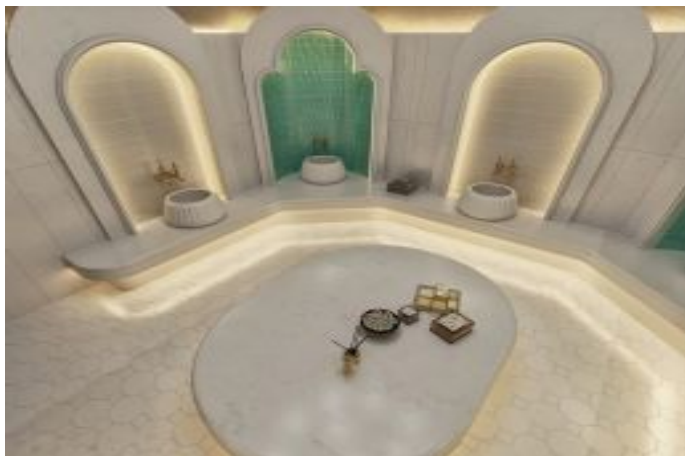

Advert No:f-494589-996