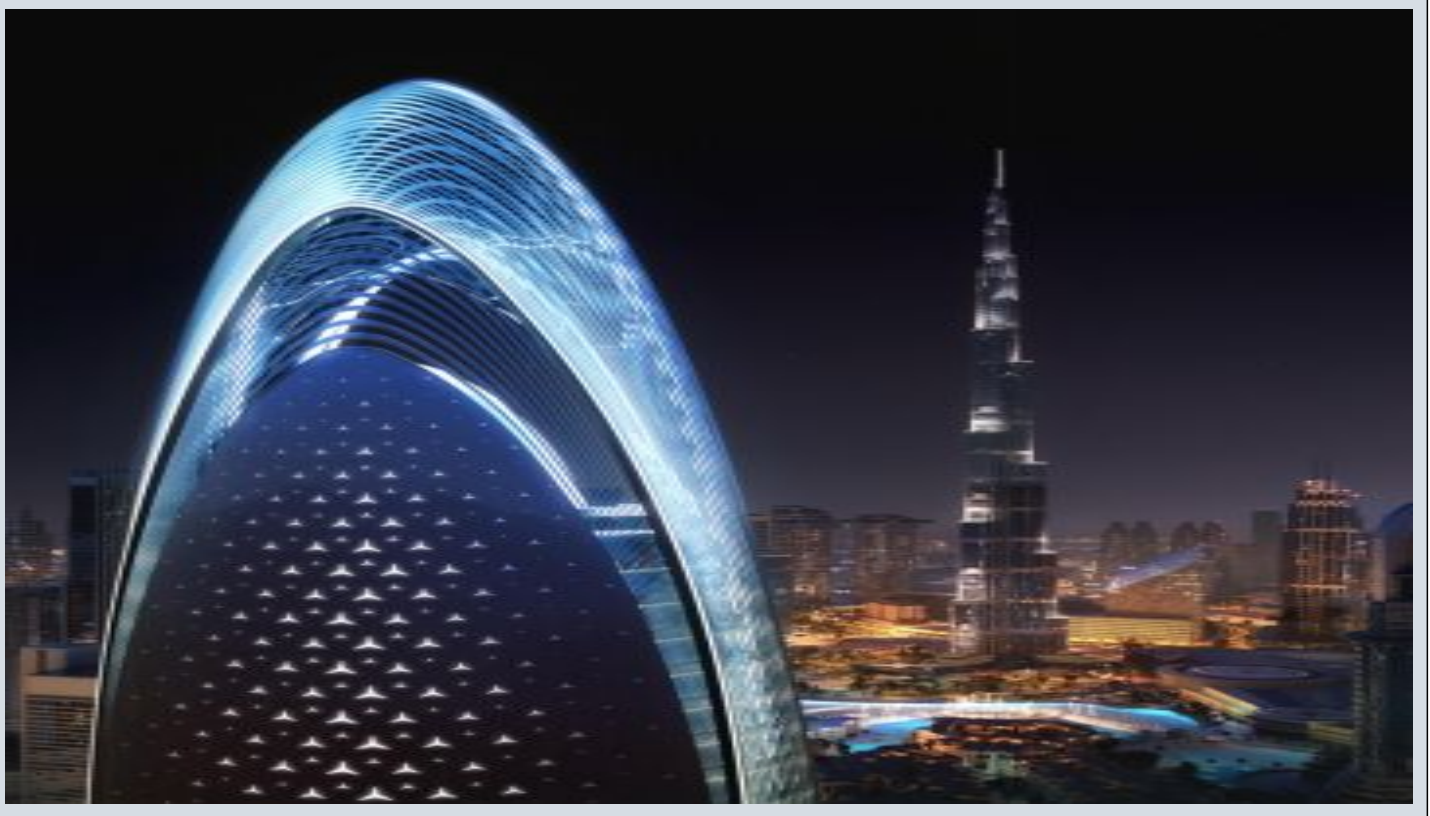

## Mercedes-Benz Places by Binghatti - 2 Bedroom Type 1 Dubai / Downtown Dubai

For Sale - Apartment 2,805,000 \$ | 170 m2 Dubai / Downtown Dubai