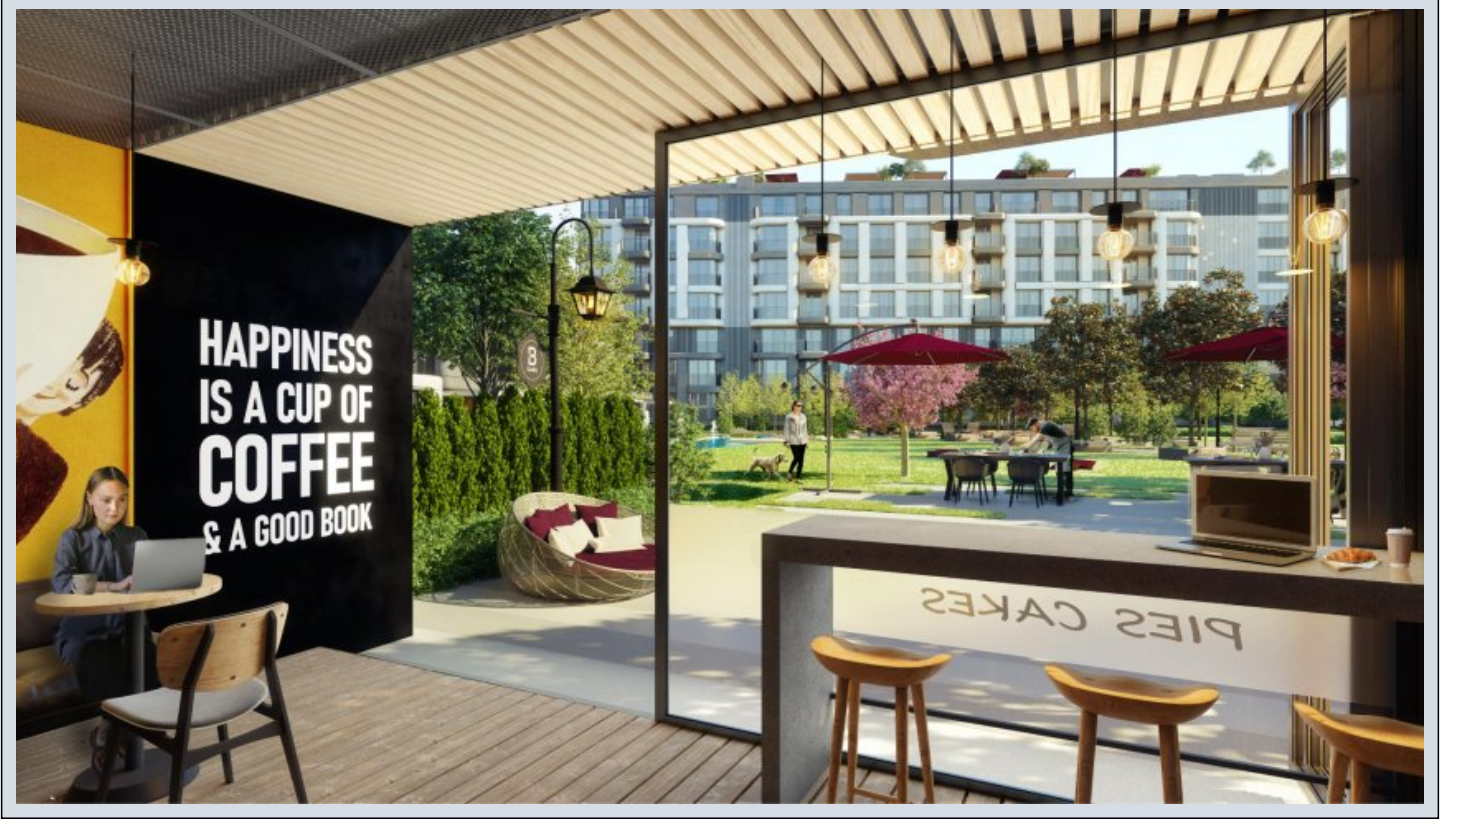

# Rooms : 1  
# Saloons : 1  
# Baths : 1  
Type of Property : Apartment Flat  
Property Condition : Brand New  
Usage Status : Empty  
Heating : Central Heating (Heat Share Meter)  
Heating Type : Natural Gas