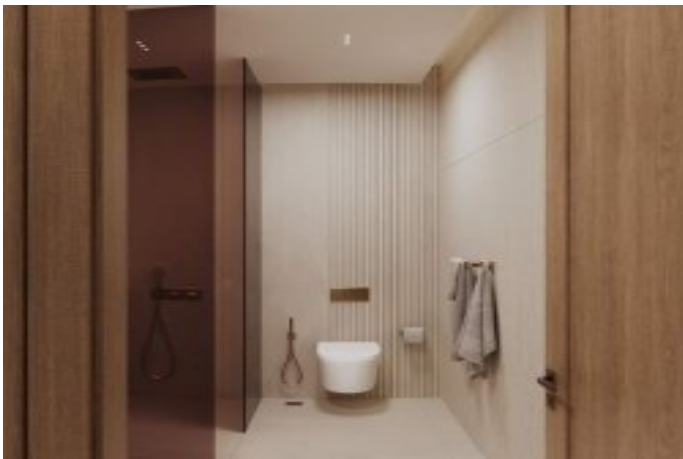

Advert No:f-494589-1202