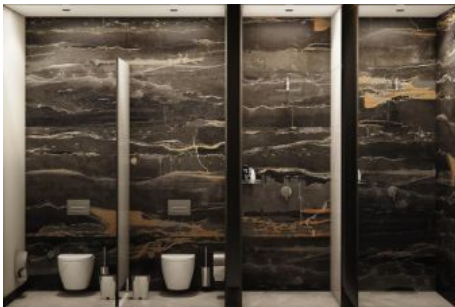

Advert No:f-494589-1247