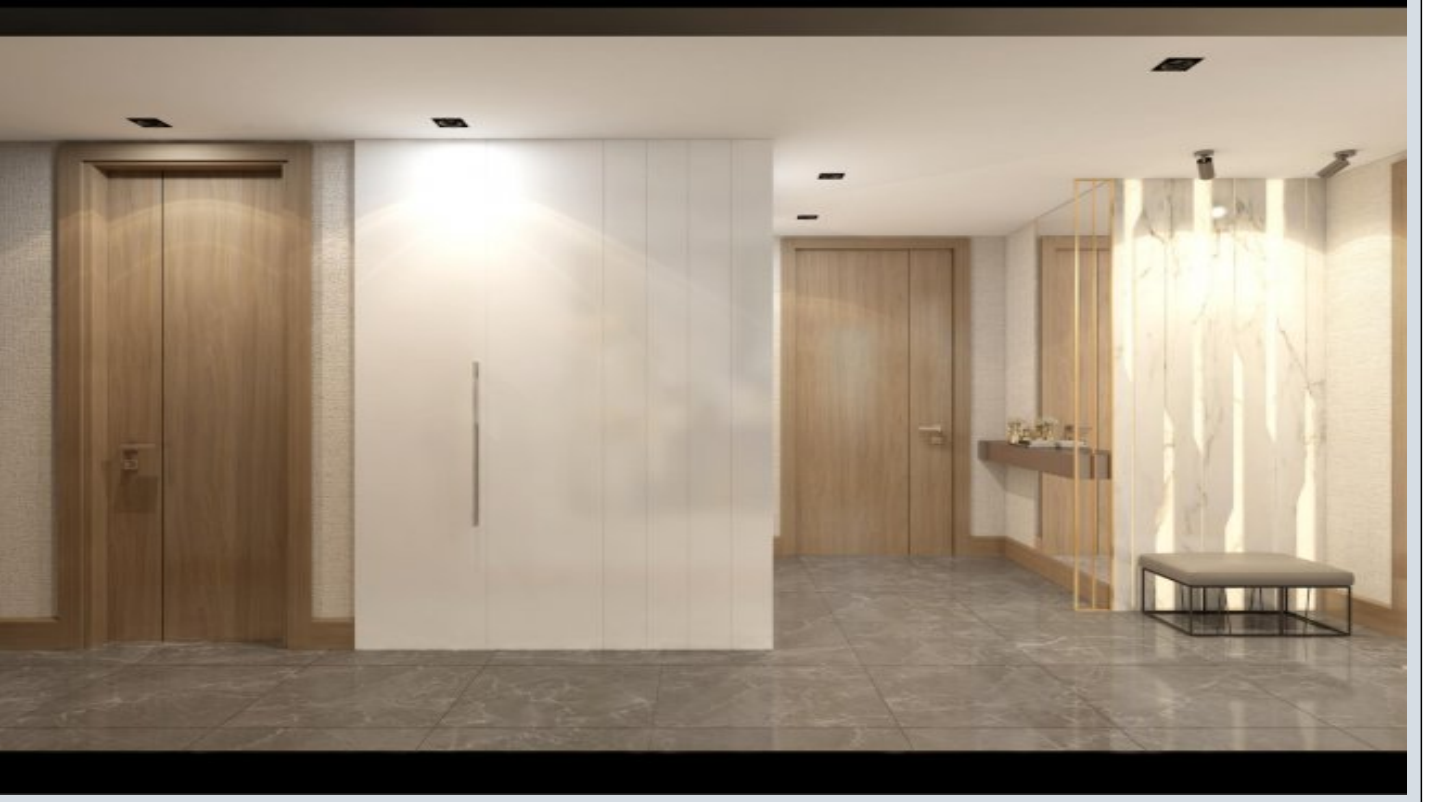

Self Istanbul - 4+1 Istanbul / Beylikdüzü

For Sale - Apartment 380,000 \$ | 222 m2 Istanbul / Beylikdüzü

Rooms : 4

Saloons : 1

Baths : 2

Type of Property : Apartment Flat

Property Condition : Brand New

Usage Status : Empty