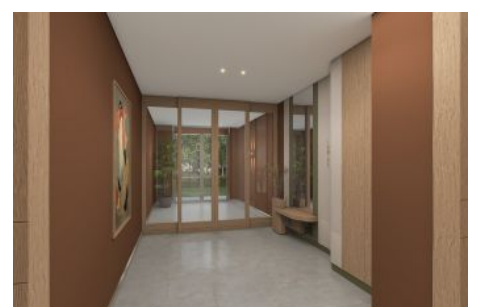

Advert No:f-494589-1251