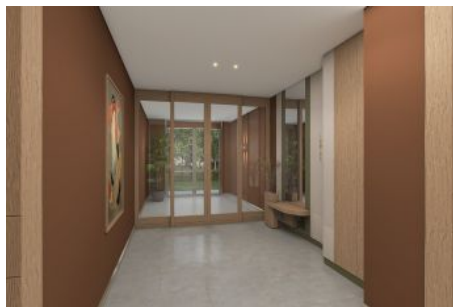

f:494589-1252 نالعالإ م قر