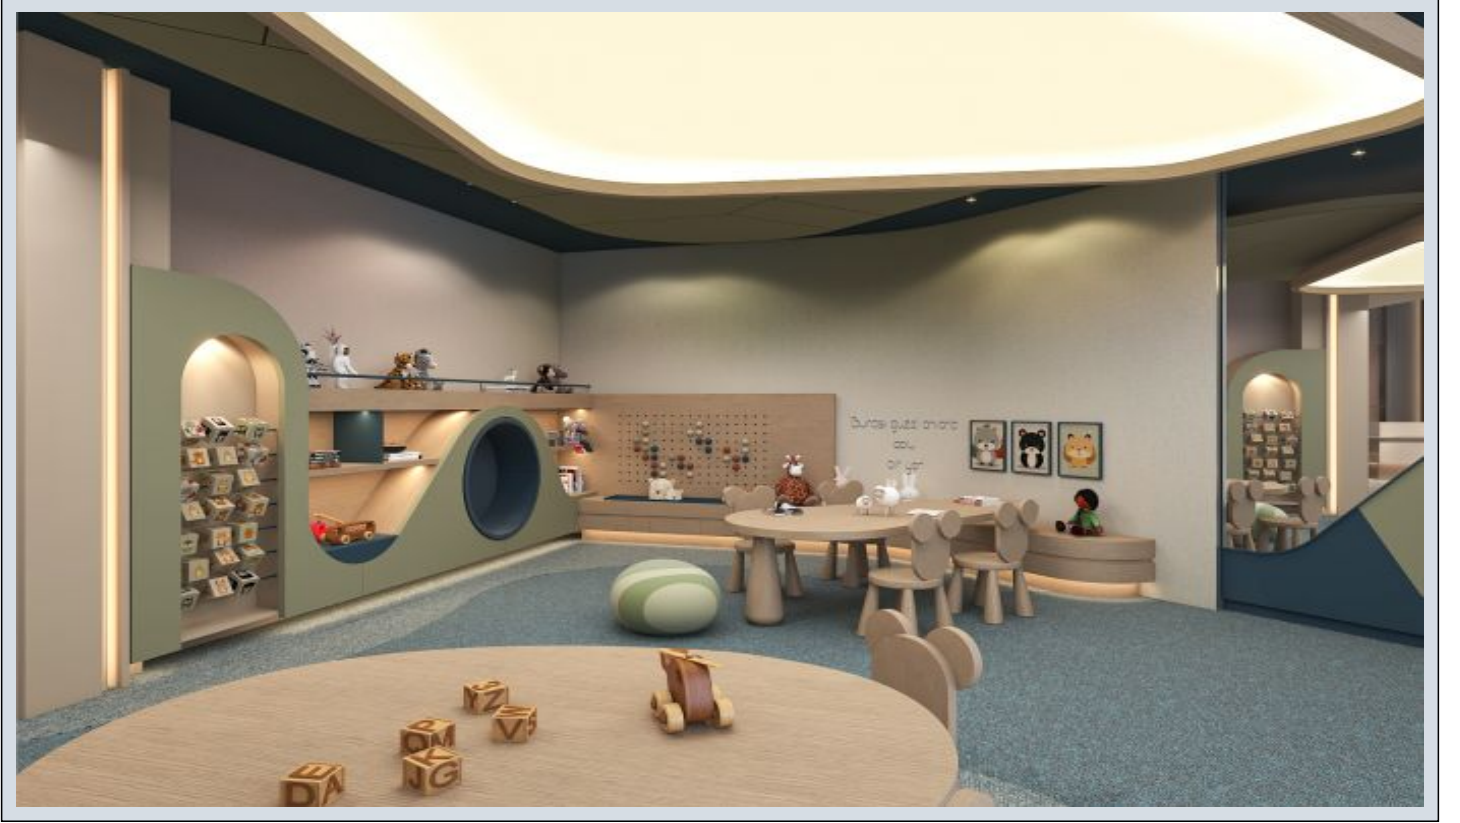

Next Level Kemer - 3+1 Istanbul / Eyüp

For Sale - Apartment 37,512,000 TL | 137 m2 Istanbul / Eyüp

Rooms : 3
Saloons : 1
Baths : 2
Type of Property : Apartment Flat
Property Condition : Brand New
Usage Status : Empty