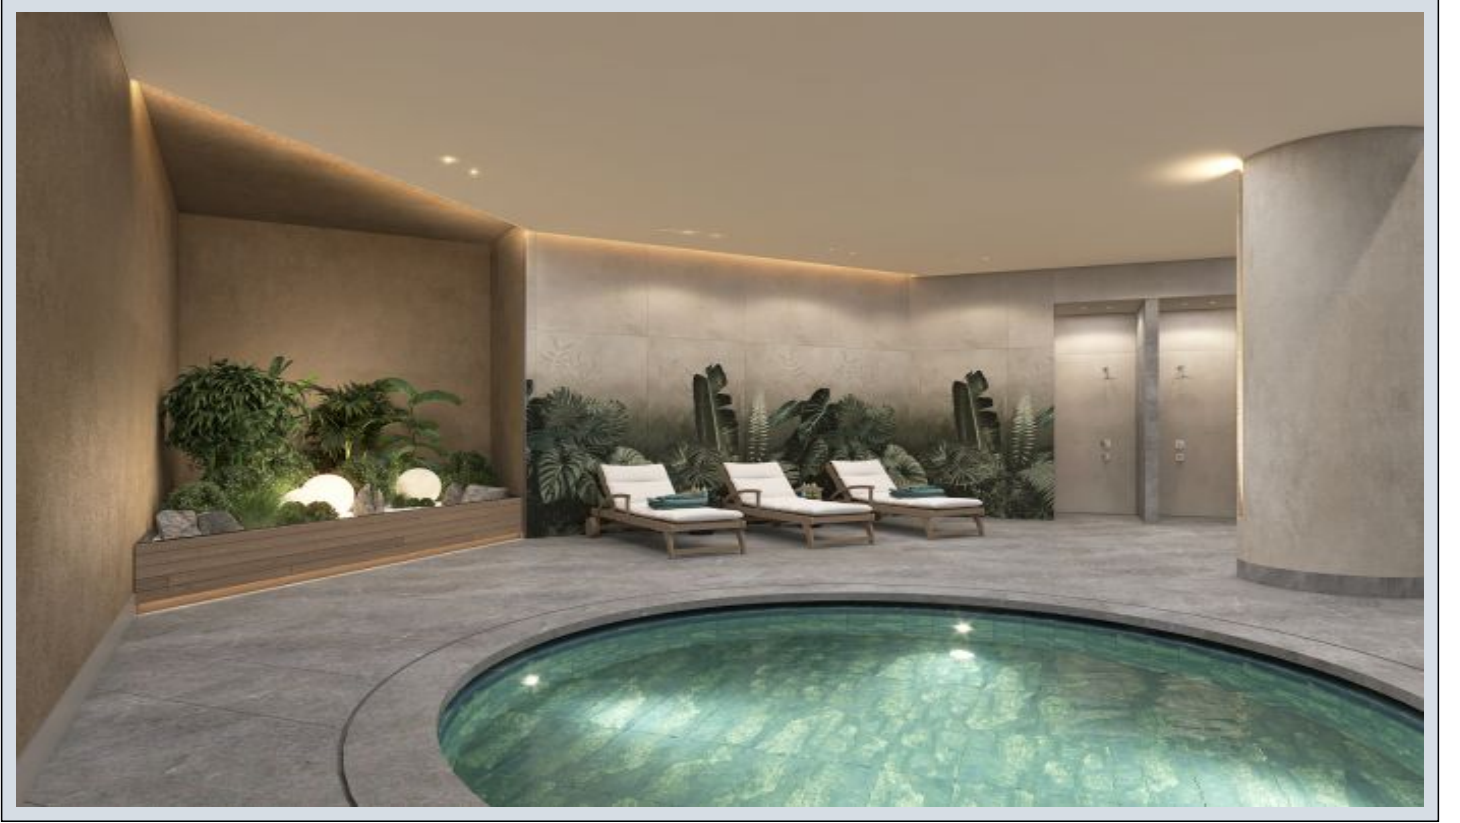

Next Level Kemer - 4.5+1 Istanbul / Eyüp

For Sale - Apartment 58,595,000 TL | 229 m2 Istanbul / Eyüp

Rooms : 4
Saloons : 2
Baths : 3
Type of Property : Apartment Flat
Property Condition : Brand New
Usage Status : Empty