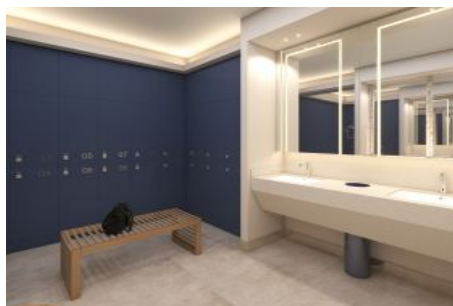

Advert No:f-494589-1254