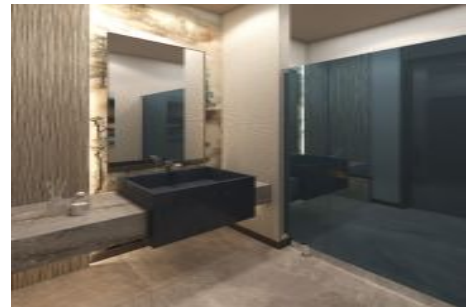

Advert No:f-494589-1255