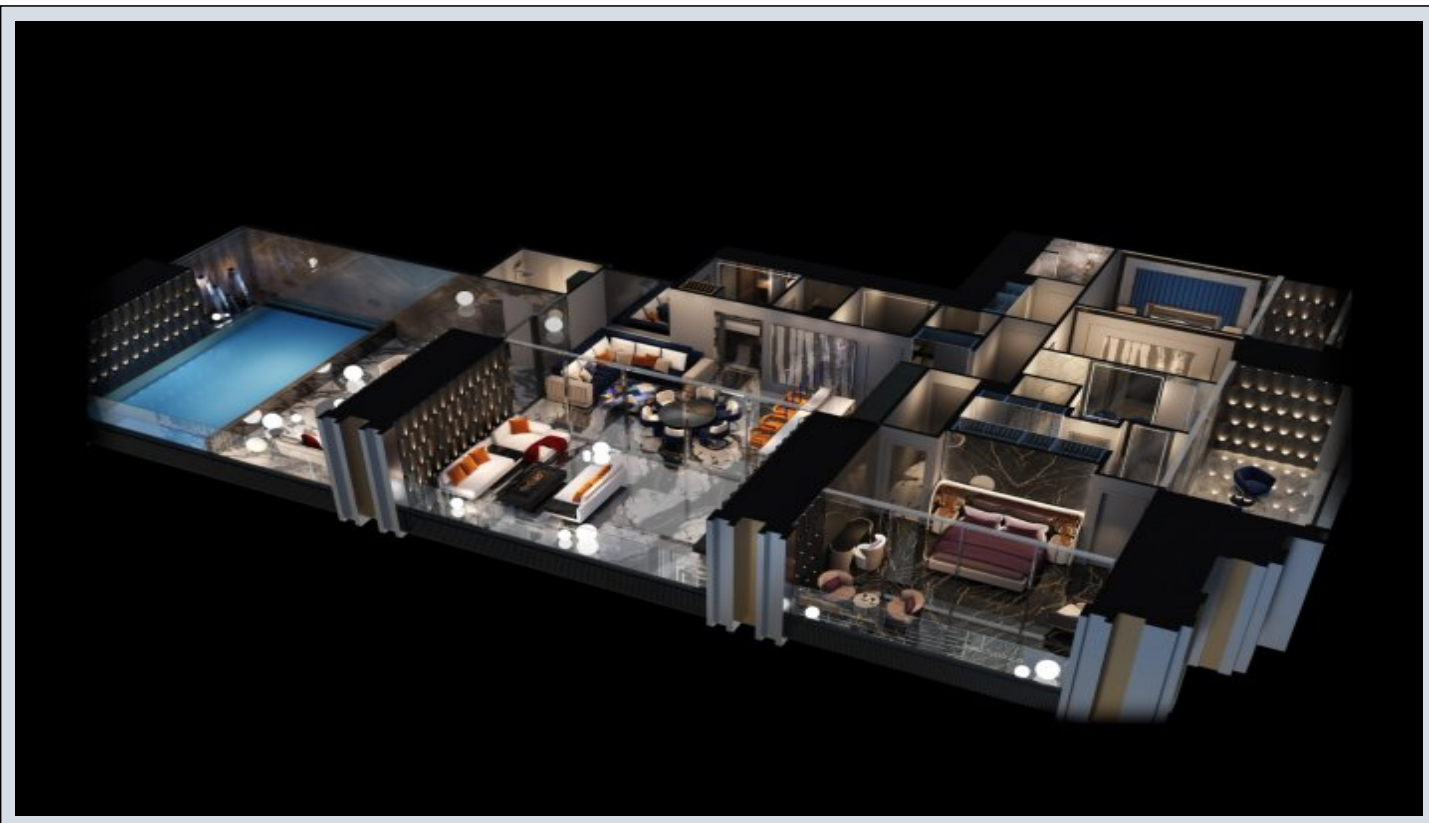

Burj Binghatti - Sapphire Villa Dubai / Business Bay

Продажа - Вилла 2,342,000 \$ | 306 m2 Dubai / Business Bay

İsmail Can

Phone +90 542-811 80 80

Mobile Phone +90 542-811
80 80

REALTY GALAXY

Phone +90 542-811 80 80