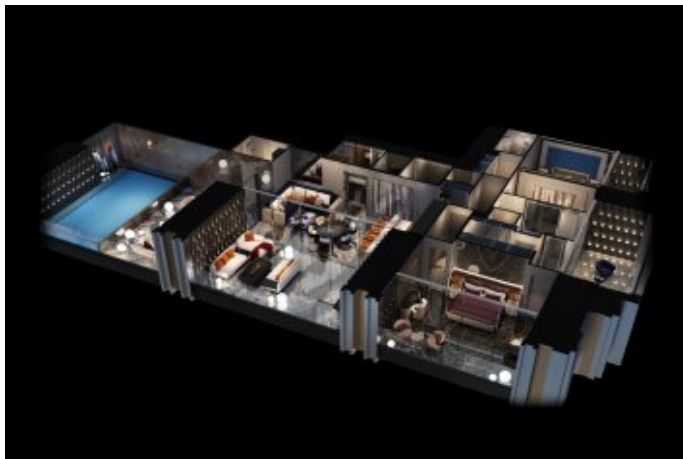

Advert No:f-494589-1053