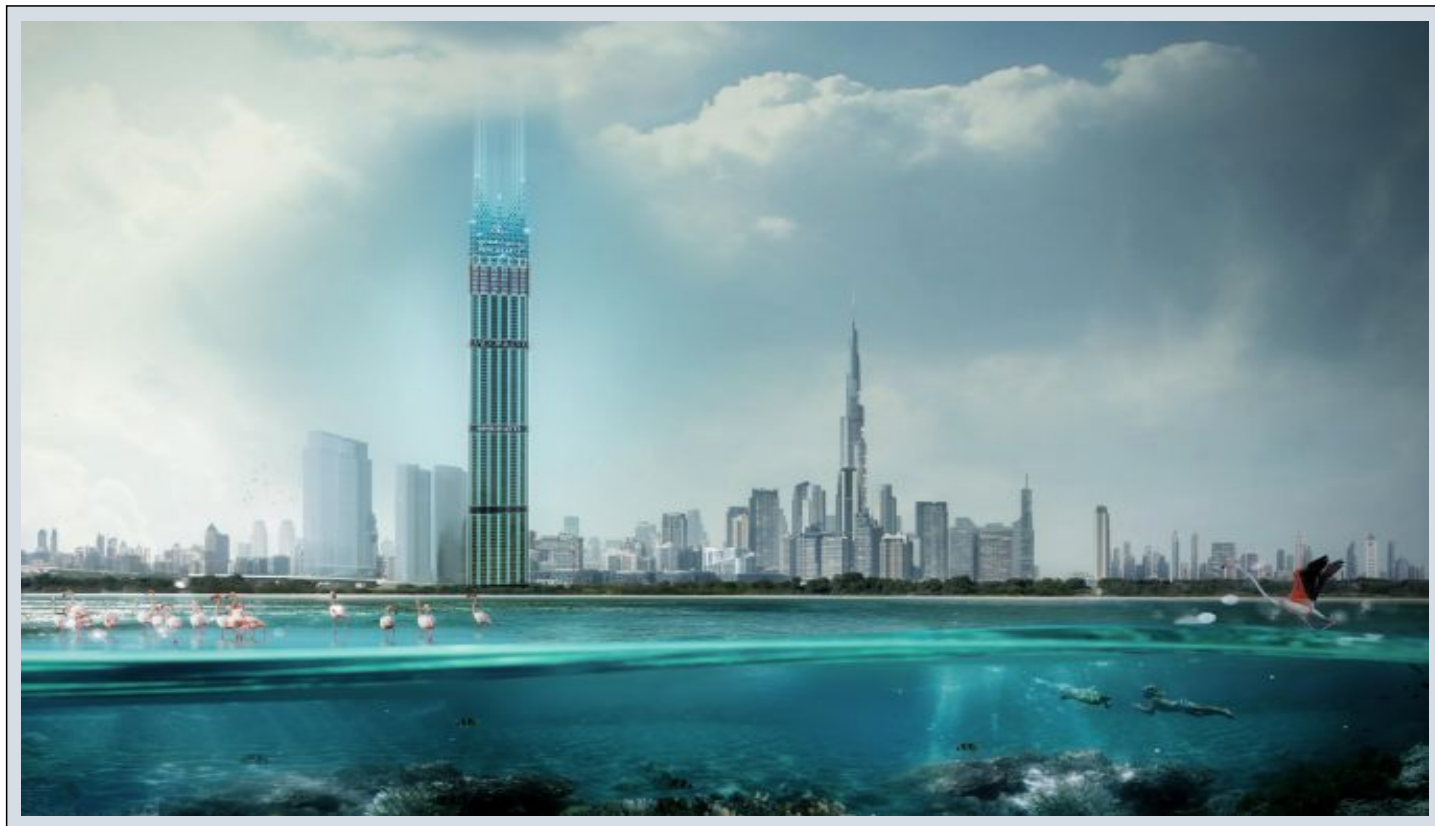

Burj Binghatti - Sapphire Villa Dubai / Business Bay

Продажа - Вилла 2,342,000 \$ | 306 m2 Dubai / Business Bay

İsmail Can

Phone +90 542-811 80 80

Mobile Phone +90 542-811
80 80

REALTY GALAXY

Phone +90 542-811 80 80