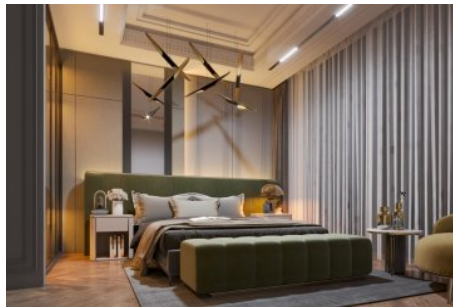

Büyükc kmece /

Büyükc kmece

34528 , Istanbul

Advert No:f-494589-1150

Advert No:f-494589-1150

Advert No:f-494589-1150

BAHÇE DUBLEKS DAİRE
ALT KAT
GARDEN DUPLEX APARTMENT GROUND FLOOR

BAHÇE DUBLEKS DAİRE
ÜST KAT
GARDEN DUPLEX APARTMENT GROUND FLOOR