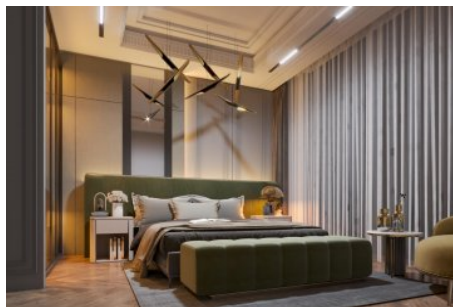

Büyüçekmece /

Büyüçekmece

34528 , Istanbul

Advert No:f-494589-1150

Advert No:f-494589-1150

Advert No:f-494589-1150

BAHÇE DUBLEKS DAİRE
ALT KAT
GARDEN DUPLEX APARTMENT GROUND FLOOR

BAHÇE DUBLEKS DAİRE
ÜST KAT
GARDEN DUPLEX APARTMENT GROUND FLOOR