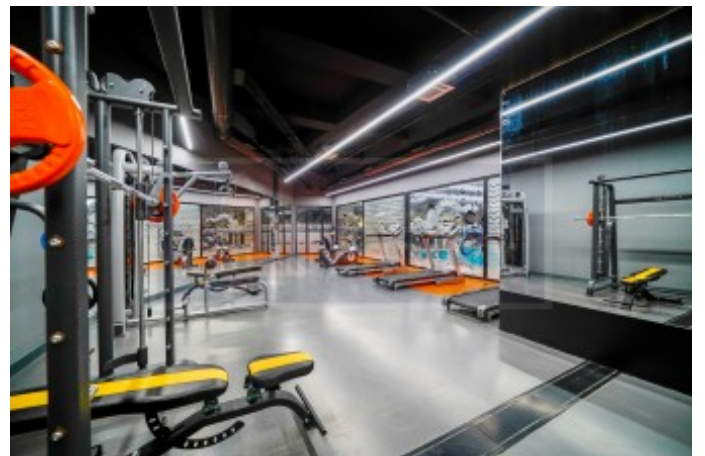

Advert No:f-494589-1305