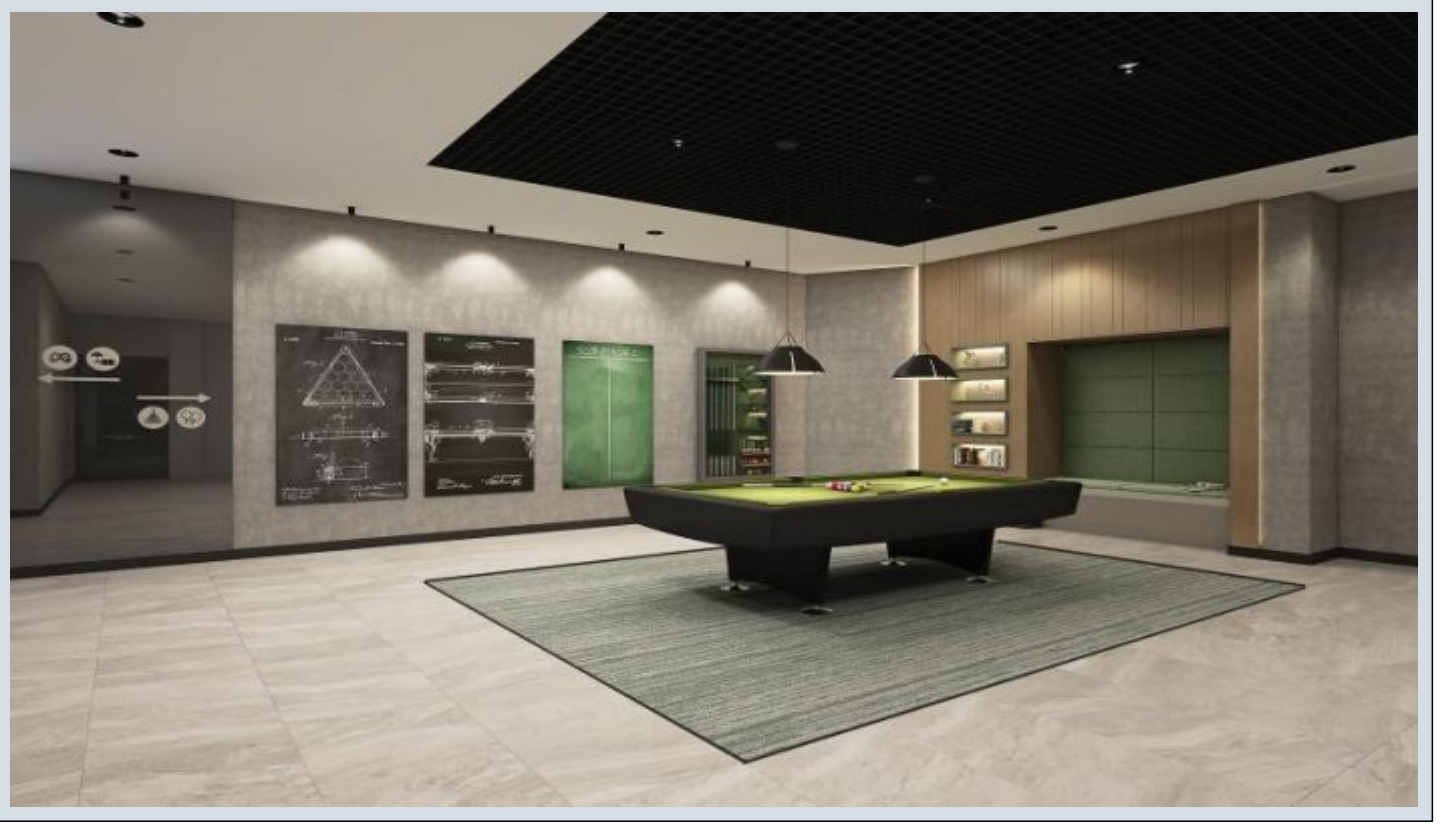

Self Istanbul - 2+1 Istanbul / Beylikdüzü

For Sale - Apartment 180,000 \$ | 102 m2 Istanbul / Beylikdüzü

Rooms : 2

Saloons : 1

Baths : 2

Type of Property : Apartment Flat

Property Condition : Brand New

Usage Status : Empty